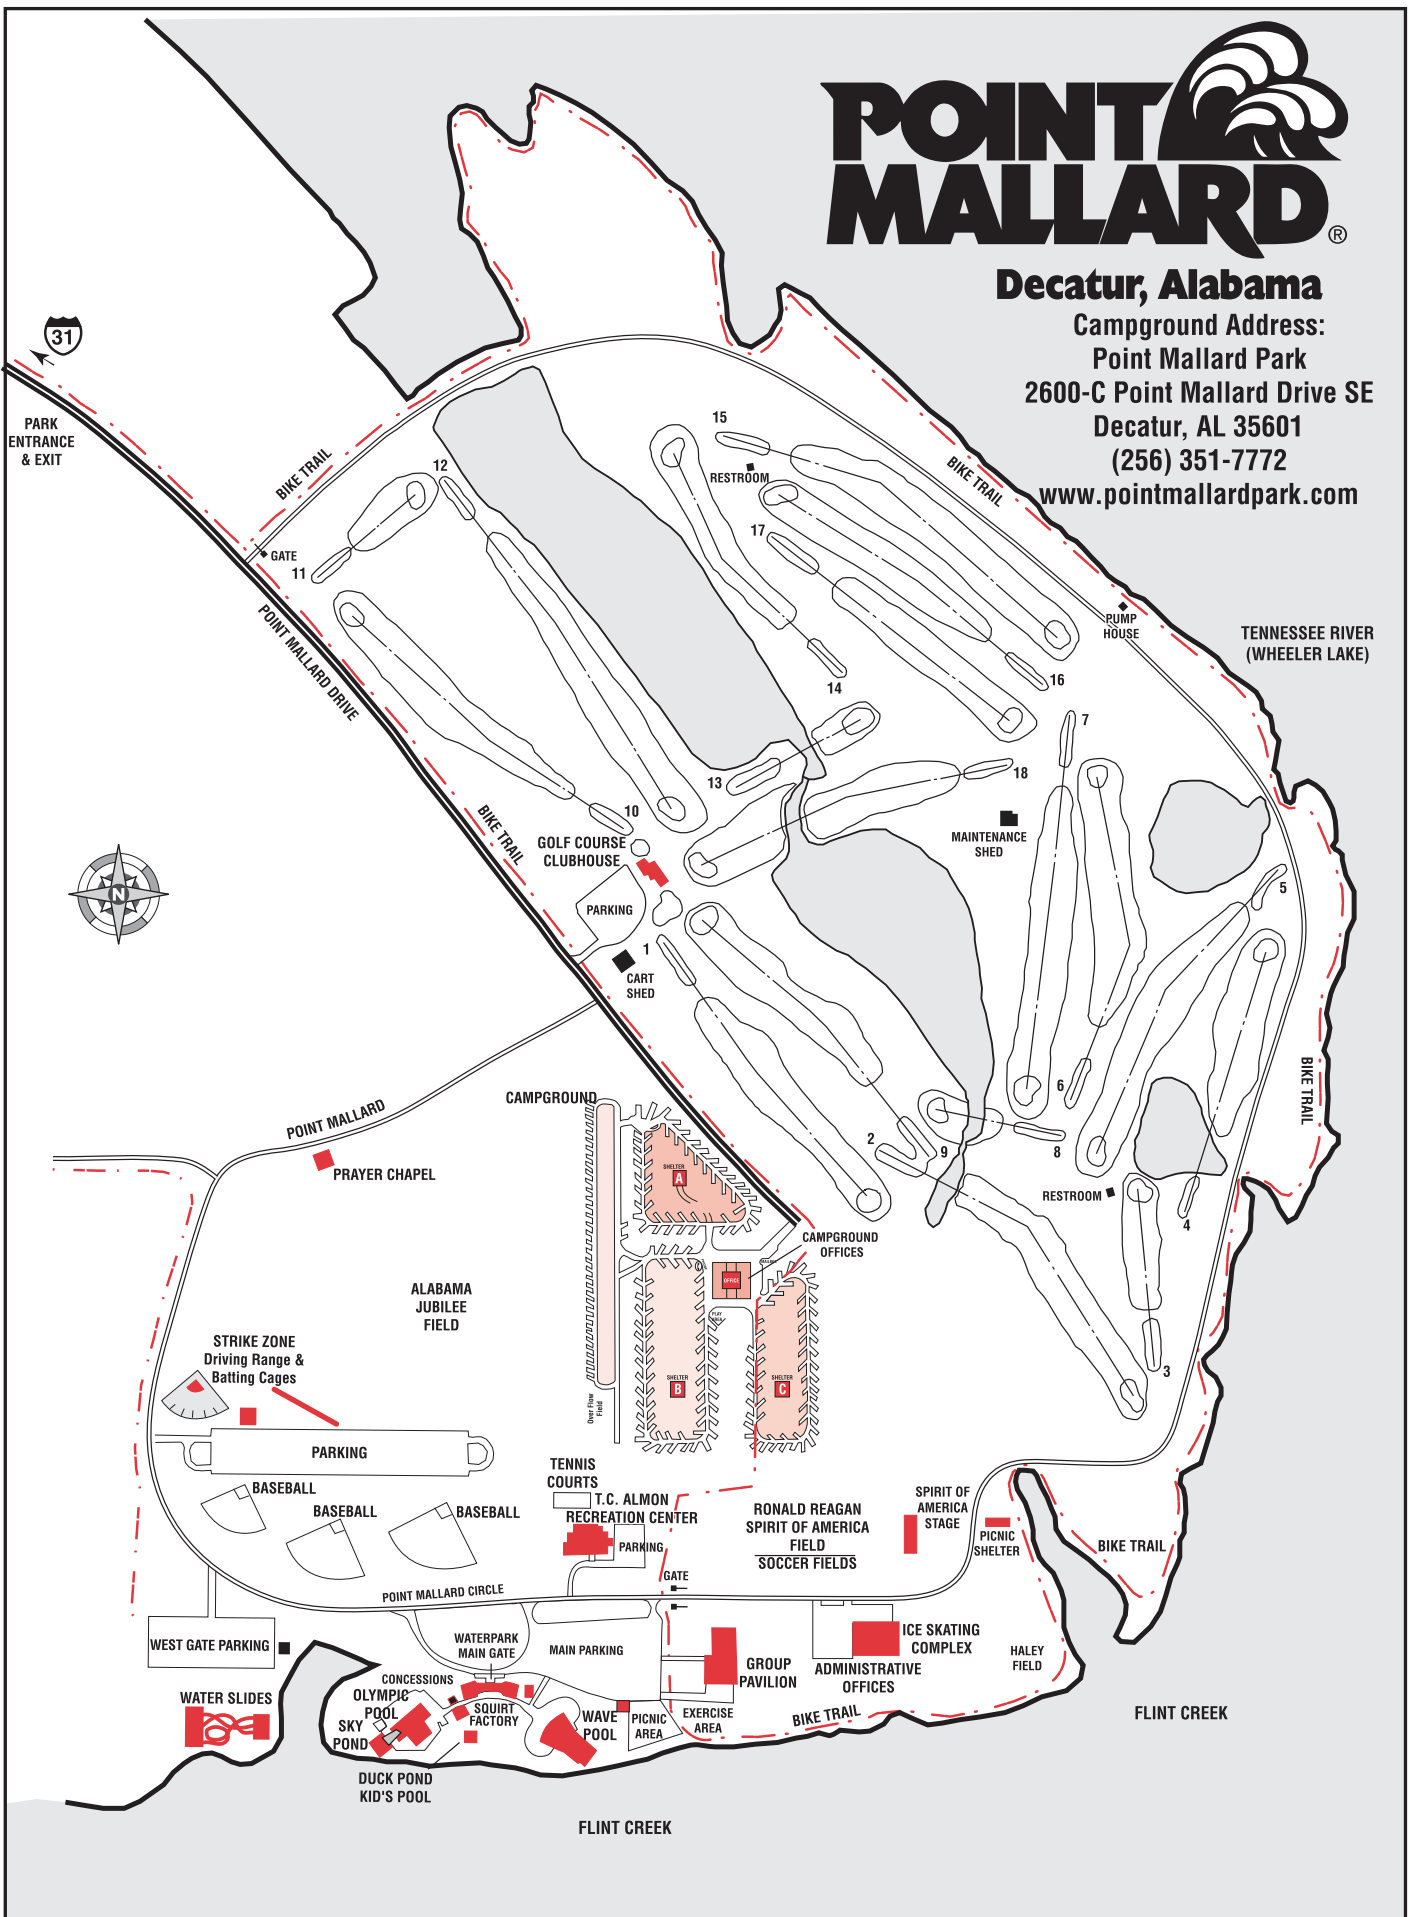

POINT MALLARD®

Decatur, Alabama

Campground Address:
Point Mallard Park
2600-C Point Mallard Drive SE
Decatur, AL 35601
(256) 351-7772
www.pointmallardpark.com

PARK
ENTRANCE
& EXIT

TENNESSEE RIVER
(WHEELER LAKE)

FLINT CREEK

FLINT CREEK